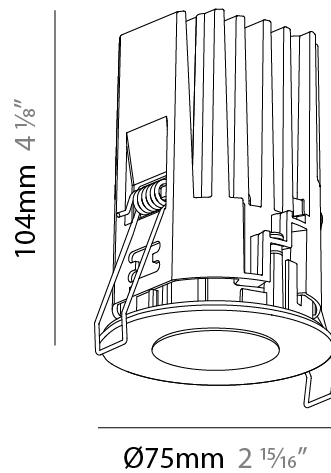

GENERAL

Series: Oiko Pro Round
Subseries: Oiko Pro IP54
Partner: Prolicht
Division: Architectural
Installation: Recessed
Product Type: Downlight
Mounting Location: Ceiling
Light Distribution: Downlight

PHYSICAL

Aperture Sizes - Downlights: 1"
Shape: Round
Diameter (mm): 75
Diameter (in): 2 ¹⁵/₁₆
Height (mm): 104
Height (in): 4 ¹/₈
Ceiling Thickness (mm): 10 / 12.5 / 15 / 25
Ceiling Thickness (in): 3/8 or 1/2 or 9/16 or 1
Min. Recessing Depth (mm): 110
Min. Recessing Depth (in): 4 ⁵/₁₆
Fixture Finish: [SSR / BKV / CWI / CRY / HAB / UFT / ITA / RUA / FTG / MYG / LOD / PUS / FRO / FUP / KIA / POP / BLS / SPG / MEY / GOH / CHC / COM / ABZ / JAG / OBR / MOS / ROR](#)
Fixture Material: Aluminum Die Cast
Cut-out Measurements: D. 68mm / 2 11/16"

ELECTRICAL

Lamp Type: LED (Zhaga Standard)
Input Wattage (W): 24
Total Output Wattage (W): 21.8
Dimming: Tri-Mode (Non-Dimming and Phase Dimming (120Vac only) and 0-10V Dimming)
Driver Included: No
Driver Location: Recessed Housing
Driver Type: Constant Current - Universal
Driver Class: Class 2
Housing: ENCP1
Input Voltage (V): 120 - 277
Constant Current (MA): 500mA

LED

Number of LEDs: 1
Color Temperature (°K): [2700 / 3000 / 3500 / 4000](#)
Max. Delivered Lumen (lm): 1957 / 2027 / 2537 / 2141
Nominal Lumen (lm): 2341 / 2424 / 2537 / 2561
CRI: >90 CRI
Lamp Life (hrs): 50000

OPTICAL

Reflector°: 50

RATINGS AND CERTIFICATIONS

Certified By: Certified for North American Standards
IP rating: IP54