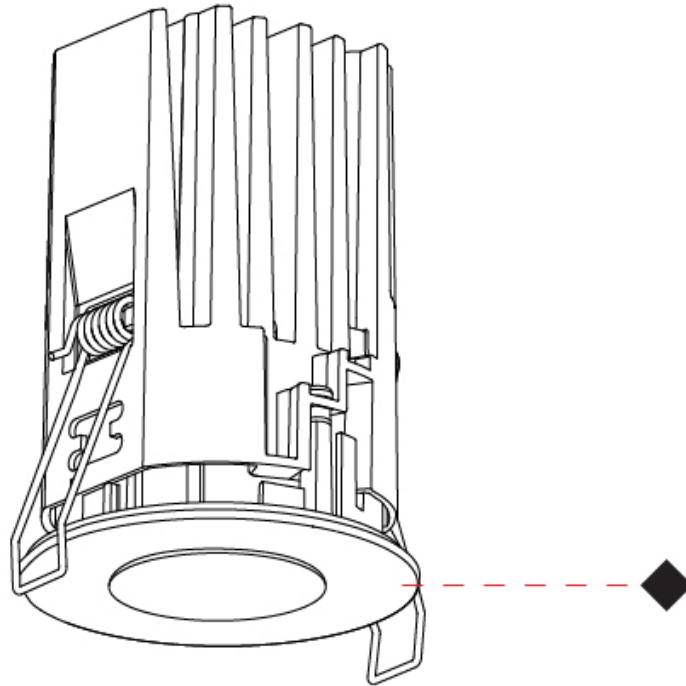

OIKO PRO IP54 RECESSED

A35851-

PROJECT

TYPE

SPECIFIER

QUANTITY

DATE

A