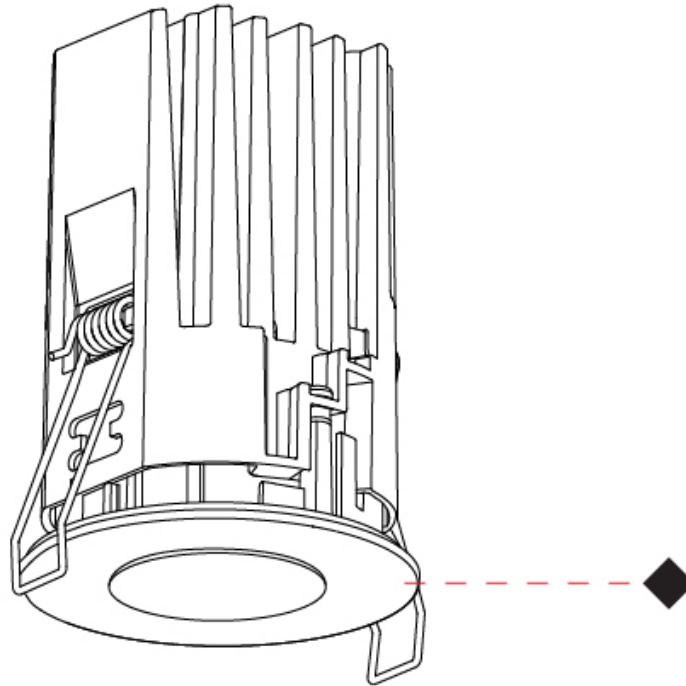

OIKO PRO WALLWASH RECESSED

A35848-

PROJECT

TYPE

SPECIFIER

QUANTITY

DATE

A