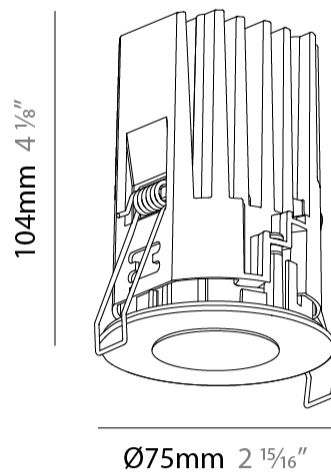

GENERAL

Series: Oiko Pro Round
Subseries: Oiko Pro Wallwash
Partner: Prolicht
Division: Architectural
Installation: Recessed
Product Type: Wallwash
Mounting Location: Ceiling
Light Distribution: Wallwash

PHYSICAL

Aperture Sizes - Downlights: 1"
Shape: Round
Diameter (mm): 75
Diameter (in): 2 15/16
Height (mm): 104
Height (in): 4 1/8
Ceiling Thickness (mm): 1 - 25
Ceiling Thickness (in): 1/16 - 1 3/16
Min. Recessing Depth (mm): 110
Min. Recessing Depth (in): 4 5/16
Fixture Finish: SSR / BKV / CWI / CRY / HAB / UFT / ITA / RUA / FTG / MYG / LOD / PUS / FRO / FUP / KIA / POP / BLS / SPG / MEY / GOH / CHC / COM / ABZ / JAG / OBR / MOS / ROR
Fixture Material: Aluminum Die Cast
Cut-out Measurements: D. - 68mm / 2 11/16"

ELECTRICAL

Lamp Type: LED (Zhaga Standard)
Input Wattage (W): 23.6
Total Output Wattage (W): 21.5
Dimming: Non-Dimming / 0-10V Dimming / Phase Dimming / DALI Dimming / MATTER Dimming
Driver Included: No
Driver Location: Recessed Housing
Driver Type: Constant Current - Universal
Driver Class: Class 2
Input Voltage (V): 120 - 277
Constant Current (MA): 500mA

LED

Number of LEDs: 1
Color Temperature (°K): 2700 / 3000 / 3500 / 4000
Max. Delivered Lumen (lm): 1863 / 1930 / 2020 / 2038
Nominal Lumen (lm): 2341 / 2424 / 2537 / 2561
CRI: >90 CRI
Lamp Life (hrs): 50000

OPTICAL

RATINGS AND CERTIFICATIONS

Certified By: Certified for North American Standards
IP rating: IP54